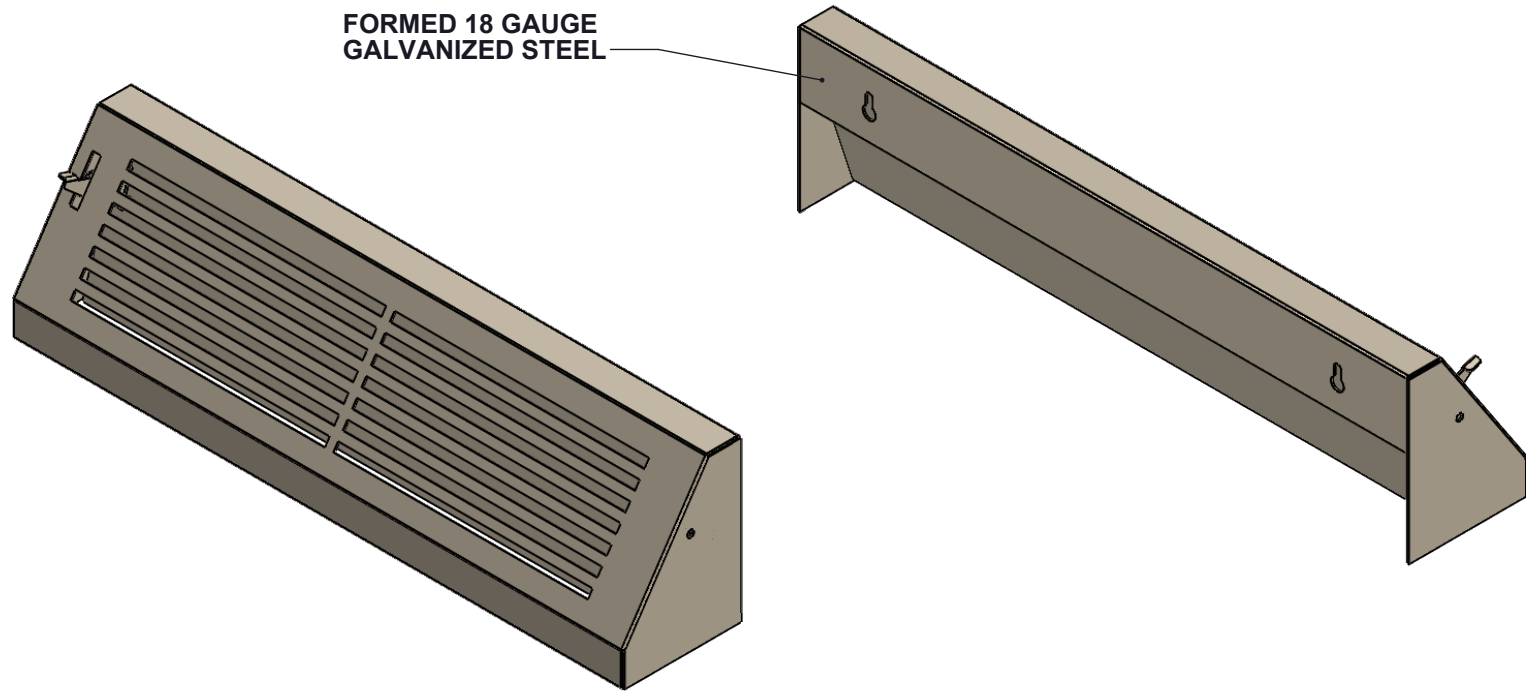

POWDER COATED BODY/FACE

FORMED 18 GAUGE GALVANIZED STEEL

18" SIZE SLOTTED IS REPRESENTED

(ALSO AVAILABLE IN 15" AND 24" WIDTHS)

MATERIAL: 18GA CRS
 ABOVE DIMENSION ARE IN INCHES
 FINISH: TO BE DETERMINE
 OVERALL OPENESS VARIES WITH PATTERN

OPENNESS VARIES

TOLERANCE: +/-0.0625

DRAWN BY: RTB

REVISED BY:

DATE: 01/07/2025

TYPICAL BRONZE SERIES BASEBOARD

THIS INFORMATION CONTAINED IN THIS DRAWING IS THE SOLE PROPERTY OF STEELCREST CORPORATION. ANY REPRODUCTION IN PART OR AS A WHOLE WITHOUT WRITTEN PERMISSION OF STEELCREST CORPORATION IS PROHIBITED.